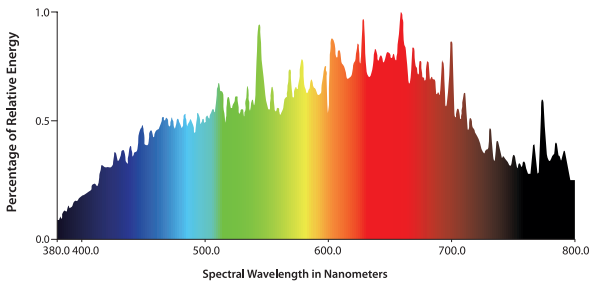

Performance

Initial Lumens: 28,500
Lamp Lumens Per Watt: 90
Rated Life: 20,000 hours
Color Temperature: 4000k
Color Rendering Index (CRI): 95
Burning Position: Horizontal
Bulb Designation: T
Fixture Rating: Open/Enclosed
To 90% Warm Up Time: 2 min
Hot Restart Time: 10 min

Physical Data / Requirements

Base Designation: K12x30s
Bulb Diameter: 61 mm (max)
Max Overall Length (MOL): 3994 mm (max)
Light Center Length (LCL): 195 ±5 mm
Max Base Temperature: 300°C
Max Bulb Temperature: 650°C
Socket Pulse Rating (KV): ≤5KVA

Electrical Data / Requirements

Lamp Wattage: 315W
Operating Voltage: 100V
Operating Current: 3.15A

Weight: 1 lb / .45 kg

Item No. GLL-315-CSI-DE