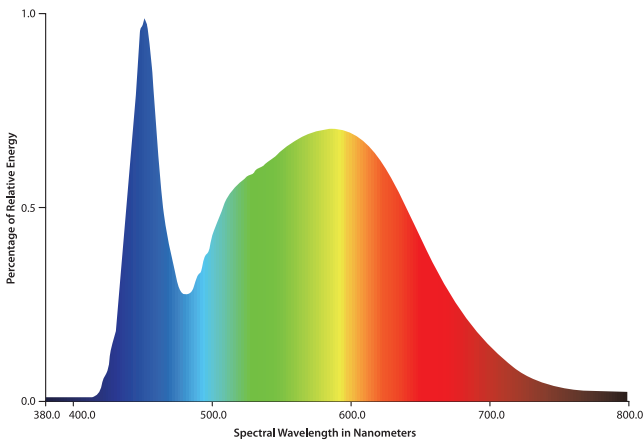

wide body veg

320W LINEAR LED GROW LIGHT
GREAT FOR FOR VEG APPLICATIONS
AND WIDE COVERAGE

Features

- Full-spectrum white LED light provides perfect spectral performance for germination and cloning
- Low watt energy consumption
- Over 70% of lighting intensity concentrated within the 120 degree beam angle
- Standard 8' line cord with 120VAC plug
- UL Listed

Item No: WBV-320L
Dimensions: L 47.24" x W 24" x D 2.87"
Weight: 27 lbs / 12.25 kgs

SPECTRUM CHART

2x4'

Specifications are subject to change without notice

7885 N Glen Harbor Blvd
Glendale, Arizona 85307
800.533.3948
growlite.com