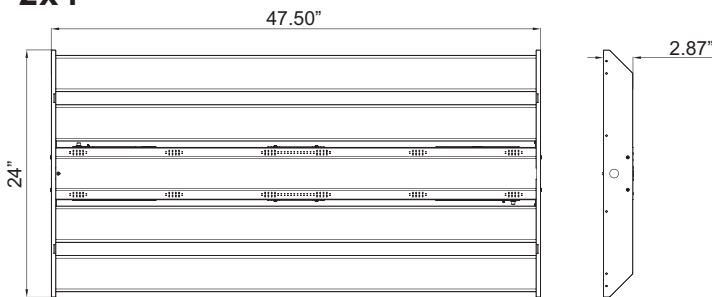

wide body veg

320W LINEAR LED GROW LIGHT
GREAT FOR FOR VEG APPLICATIONS
AND WIDE COVERAGE

Features

- Full-spectrum white LED light provides perfect spectral performance for germination and cloning
- Low watt energy consumption
- Over 70% of lighting intensity concentrated within the 120 degree beam angle
- Standard 8' line cord with 120VAC plug
- UL Listed

Item No: WBV-320L
Dimensions: L 47.24" x W 24" x D 2.87"
Weight: 27 lbs / 12.25 kgs

SPECTRUM CHART

2x4'

Specifications are subject to change without notice

7885 N Glen Harbor Blvd
Glendale, Arizona 85307
800.533.3948
growlite.com