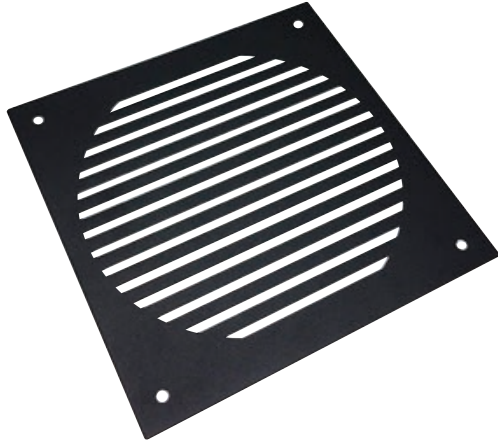

LOUVERED COVER 8

8" REMOVABLE LOUVERED COVER PLATE

Features

Quick 8" replaceable or add-on louvered cover for the HDE reflector.

Allows for modular placement of 8" louvered cover on HDE reflector

Weight 1.5 lb / 0.680 kg

Item No. GLA-LC-8