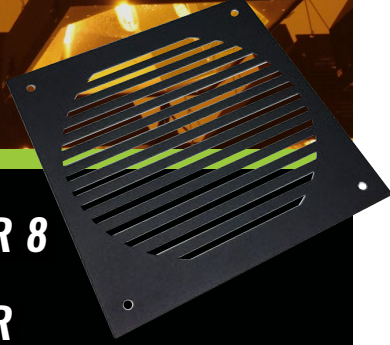

# LOUVERED COVER 8

8" REMOVABLE LOUVERED COVER PLATE

Project: \_\_\_\_\_

Type: \_\_\_\_\_

Comments: \_\_\_\_\_

Prepared by: \_\_\_\_\_

## LOUVERED COVER 8 8" REMOVABLE LOUVERED COVER PLATE

### FEATURES

- Constructed of heavy-duty 22 gauge steel
- Quick 8" louvered cover add-on or replacement for OG & HDE reflectors
- Allows for modular placement on HDE reflector