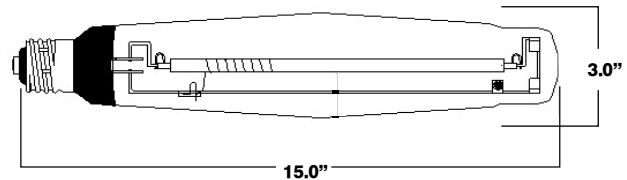

PHYSICAL DATA / REQUIREMENTS

Base Designation: E39
Bulb Diameter: 79 mm (max)
Max Overall Length (MOL): 382 mm (max)
Light Center Length (LCL): 225 ± 5 mm
Max Base Temperature: 210°C
Max Bulb Temperature: 400°C
Socket Pulse Rating: ≥5KVA
Socket Style: MOGUL

Project: _____

Type: _____

Comments: _____

Prepared by: _____

ELECTRICAL DATA / REQUIREMENTS

Lamp Wattage: 1000W
Operating Voltage: 250V
Operating Current: 4.7A

LUMEN MAINTENANCE

*Lamp Rated Life = 24,000 Hrs

DIMENSIONS

Dimensions: L 15.0" x W 3.0" x H 3.0"

Weight: 1 lb / .45 kgs

Item No. **GLL-1000-HPS**

GROWLITE.COM

7885 N Glen Harbor Blvd
Glendale, Arizona 85307
800.533.3948

Specifications are subject to change without notice.