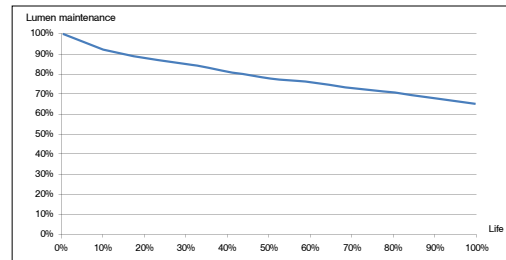

REAL RED[®] 1000W
H P S

2000K
HIGH PRESSURE SODIUM
REAL RED[®]

1000W REAL RED[®] 2000K HIGH PRESSURE SODIUM LAMP

PERFORMANCE

Initial Lumens: 150,000
Lamp Lumens Per Watt: 150
Rated Life: 24,000 Hours
Color Temperature: 2000K
Color Rendering Index (CRI): 25
Burning Position: Universal
Bulb Designation: ET25
Fixture Rating: Open/Closed
To 90% Warm Up Time: 4 min
Hot Restart Time: 3-5 min
ANSI Designation: S52

Project: _____

Type: _____

Comments: _____

Prepared by: _____

ELECTRICAL DATA / REQUIREMENTS

Lamp Wattage: 1000W
Operating Voltage: 250V
Operating Current: 4.7A

LUMEN MAINTENANCE

*Lamp Rated Life = 24,000 Hrs