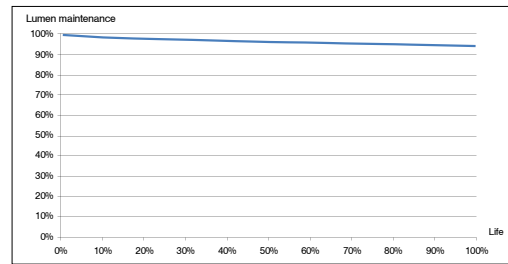

LUMEN MAINTENANCE

*Lamp Rated Life = 20,000 Hrs

DIMENSIONS

Dimensions: L 45.2" x W .625" x H .625"

Weight: .06 lbs / .02 kgs

Item No. GLL-3-T5HO-54

* Compatible fixture by others

Dimensions: L 21.61" x W .625" x H .625"

Weight: .03 lbs / .01 kgs

Item No. GLL-3-T5HO-24

* Compatible fixture by others

GROWLITE.COM

7885 N Glen Harbor Blvd
Glendale, Arizona 85307
800.533.3948

Specifications are subject to change without notice.