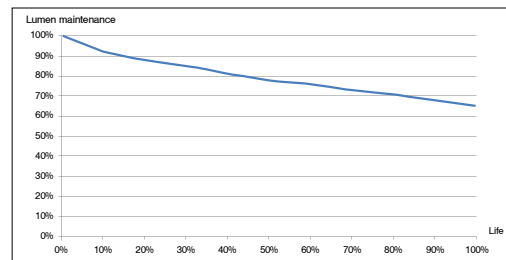

REAL RED[®] 600W H P S

Project: _____

Type: _____

Comments: _____

Prepared by: _____

600W REAL RED[®] 2000K HIGH PRESSURE SODIUM LAMP

PERFORMANCE

- Initial Lumens: 90,000
- Lamp Lumens Per Watt: 145
- Rated Life: 24,000 Hours
- Color Temperature: 2000k
- Color Rendering Index (CRI): 25
- Burning Position: Universal
- Bulb Designation: T15
- Fixture Rating: Open/Closed
- To 90% Warm Up Time: 4 min
- Hot Restart Time: 3-5 min
- ANSI Designation: S106

PHYSICAL DATA / REQUIREMENTS

- Base Designation: E39
- Bulb Diameter: 47 mm (max)
- Max Overall Length (MOL): 392 mm (max)
- Light Center Length (LCL): 175 ± 5 mm
- Max Base Temperature: 210°C
- Max Bulb Temperature: 400°C
- Socket Pulse Rating: ≥5KVA
- Socket Style: MOGUL

ELECTRICAL DATA / REQUIREMENTS

- Lamp Wattage: 600W
- Operating Voltage: 110V
- Operating Current: 6.2A

LUMEN MAINTENANCE

*Lamp Rated Life = 24,000 Hrs

DIMENSIONS

Dimensions: L 11.5" x W 1.85" x H 1.85"

Weight: 1 lb / .45 kgs