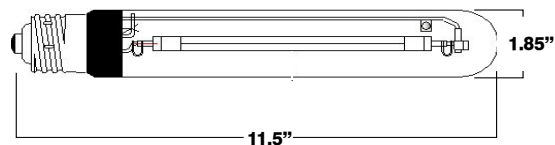

PHYSICAL DATA / REQUIREMENTS

- Base Designation: E39
- Bulb Diameter: 47 mm (max)
- Max Overall Length (MOL): 392 mm (max)
- Light Center Length (LCL): 175 ± 5 mm
- Max Base Temperature: 210°C
- Max Bulb Temperature: 400°C
- Socket Pulse Rating: ≥5KVA
- Socket Style: MOGUL

ELECTRICAL DATA / REQUIREMENTS

- Lamp Wattage: 600W
- Operating Voltage: 110V
- Operating Current: 6.2A

LUMEN MAINTENANCE

*Lamp Rated Life = 24,000 Hrs

DIMENSIONS

Dimensions: L 11.5" x W 1.85" x H 1.85"

Weight: 1 lb / .45 kgs