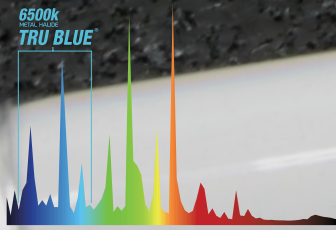

TRU BLUE® T5HO

Project: _____

Type: _____

Comments: _____

Prepared by: _____

54W & 24W REAL RED® 6500K T5 HIGH OUTPUT LAMPS

54W T5HO / 6500K PERFORMANCE

Initial Lumens: 5,000

Rated Life: 20,000 Hours

Color Temperature: 6500k

Color Rendering Index (CRI): 85

Diameter: 0.625 in

Length (MOL): 45.2 in

Base Type: Miniature Bi-Pin

24W T5HO / 6500K PERFORMANCE

Initial Lumens: 2,000

Rated Life: 20,000 Hours

Color Temperature: 6500k

Color Rendering Index (CRI): 85

Diameter: 0.625 in

Length (MOL): 21.61 in

Base Type: Miniature Bi-Pin