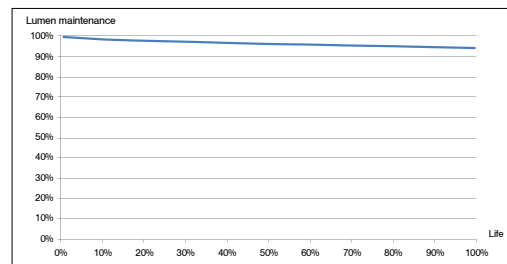

LUMEN MAINTENANCE

*Lamp Rated Life = 20,000 Hrs

DIMENSIONS

Dimensions: L 45.2" x W .625" x H .625"

Weight: .06 lbs / .02 kgs

Item No. GLL-65-T5HO-54

* Compatible fixture by others

Dimensions: L 21.61" x W .625" x H .625"

Weight: .03 lbs / .01 kgs

Item No. GLL-65-T5HO-24

* Compatible fixture by others

GROWLITE.COM

7885 N Glen Harbor Blvd
Glendale, Arizona 85307
800.533.3948

Specifications are subject to change without notice.