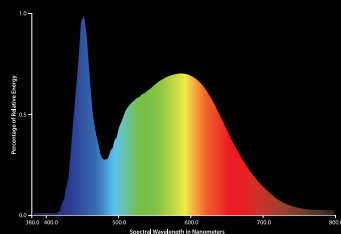

SPECTRUM

120~277VAC

5 YEAR WARRANTY