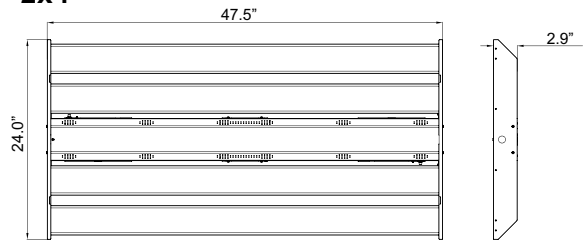

wide body VEG 320 WATTS

Project: _____

Type: _____

Comments: _____

Prepared by: _____

SPECS

- Hook and chain included
- Can be mounted with included chain
- 120~277VAC voltage input
- Standard 6' line cord with 120VAC plug
- 0-10V dimming
- UL Listed for damp location
- Operating temperature: -40°C to 55°C (-40°F to 131°F)
- Five (5) year warranty

DIMENSIONS

2x4'

Dimensions: L 47.5" x W 24.0" x H 2.9"

Packaged Weight:
30.0 lbs / 13.6 kgs

Installed Weight:
27.0 lbs / 12.2 kgs

Item No. **WBV-320L**

GROWLITE.COM

7885 N Glen Harbor Blvd
Glendale, Arizona 85307
800.533.3948

Specifications are subject to change without notice.

320W LINEAR LED GROW LIGHT GREAT FOR VEG APPLICATIONS AND WIDE COVERAGE

Growlite® has developed leading edge LED grow light technology that replaces traditional fluorescent and HID lighting in the beginning growth stages of the plant. The WIDE BODY VEG is a 320W LED fixture that is designed to replace a 400W MH of a 10-lamp T5HO fixture on a one for one basis. Wide distribution and coverage make the WIDE BODY VEG the logical choice for veg and mother rooms.