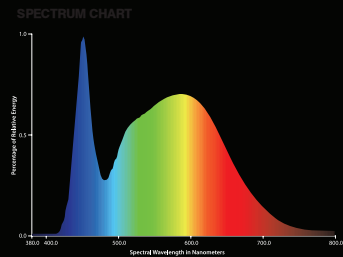

SPECTRUM

SPECS

- 120VAC, 50-60Hz
- UV-stabilized PMMA lens
- Dimmable 0-10VDC
- FPV14 40W
- FPV22 40W
- FPV24 68W
- Includes 10' 120VAC line cord
- ETL Listed for Damp Locations
- Operating Temperature: -25°C to 45°C (-13°F to 113°F)
- Five (5) year warranty