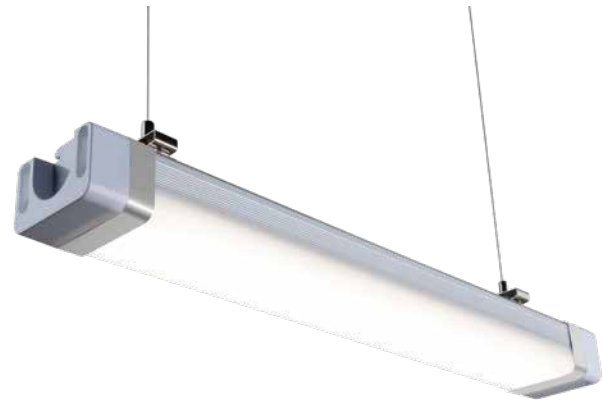

STRONGER ROOT STRUCTURES

CONSISTENT RESULTS

HEALTHIER CLONES

HORTICULTURAL LED LIGHTING SOLUTIONS

THE PERFECT LED VEGETATION LIGHT SPECTRUM

LED grow lights currently perform very well in three specific development stages: mother rooms, cloning and vegetative growth. Growlite LED products deliver exceptional light quality, efficiency and directional control. With a rated lamp life of up to 79,000 hours at 70% lumen maintenance, the long life and reliability of the LED is undeniable. Thermal temperatures are controlled with innovative heat management technology to maximize LED longevity.

BARRON
lighting group

7885 N Glen Harbor Blvd
Glendale, AZ 85307
800.533.3948 • growlite.com

 **growlite**
BY BARRON LIGHTING GROUP

STRONG SOLUTIONS FOR YOUR VEG AND CLONE NEEDS

GERMINATOR 40 WATTS

The heavy blue spike produced by this grow light combined with a moisture-resistant housing makes it the perfect choice for cloning racks and as light maintenance in small hoop houses. Drawing only 40w (0.35 amps at 120VAC), it is an energy saving alternative to T5HO fixtures.

Dimen: L 47.24" x W 3.29" x H 2.12"
Weight: 5 lbs / 2.27 kgs
Item No. GRM-40L

CLONER 200 WATTS

The CLONER is a 200w LED fixture that is designed to replace a 6-lamp T5HO fixture on a one-for-one basis. The diffused lens provides a gentle, even illumination that is easy on juvenile plants.

Dimen: L 43.0" x W 14.0" x H 2.3"
Weight: 10 lbs / 4.54 kgs
Item No. CLN-200L

wide body veg 320 WATTS

The WIDE BODY VEG is a 320w LED fixture that is designed to replace a 10-lamp T5HO fixture on a one-for-one basis, the wide distribution makes it the logical choice for veg and mother rooms. It includes 0-10V dimming standard, and is equipped with a 10' 120VAC line cord.