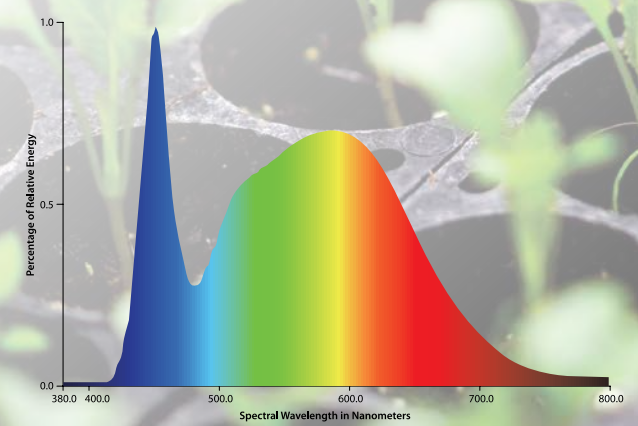

STRONGER ROOT STRUCTURES

CONSISTENT RESULTS

HEALTHIER CLONES

HORTICULTURAL LED LIGHTING SOLUTIONS

THE PERFECT LED VEGETATION LIGHT SPECTRUM

LED grow lights currently perform very well in three specific development stages: mother rooms, cloning and vegetative growth. Growlite LED products deliver exceptional light quality, efficiency and directional control. With a rated lamp life of up to 79,000 hours at 70% lumen maintenance, the long life and reliability of the LED is undeniable. Thermal temperatures are controlled with innovative heat management technology to maximize LED longevity.

Dimen: L 47.24" x W 3.29" x H 2.12"
Weight: 5 lbs / 2.27 kgs
Item No. GRM-40L

CLONER 200 WATTS

The CLONER is a 200w LED fixture that is designed to replace a 6-lamp T5HO fixture on a one-for-one basis. The diffused lens provides a gentle, even illumination that is easy on juvenile plants.