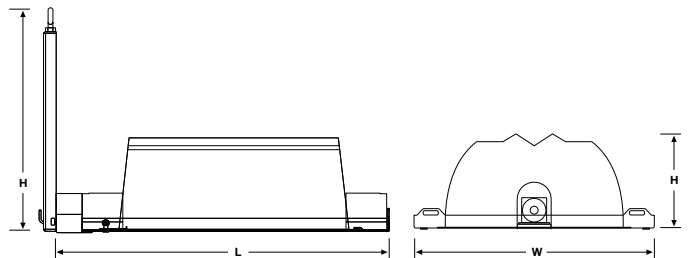

HDE-E

HORTICULTURAL DOUBLE ENDED - ECONOMY

315 / 600W-1000W HORTICULTURAL DOUBLE-ENDED (DE) LAMP ECONOMY REFLECTOR

A versatile open-style grow light that combines exceptional double-ended HID lamp performance with an extremely compact, economical design. The HDE-E continues the tradition of versatility with the ability to mount the ballast remotely or right on the reflector; a 15' cord and an integral ballast mounting bracket are included with every unit. Top accessibility to the reflector and the lamp combined with our re-designed socket reduce re-lamping mishaps and make maintenance easy.

Project: _____

Type: _____

Comments: _____

Prepared by: _____

SPECS

- Constructed of heavy-duty 22 gauge steel
- 12" 16AWG ballast connector for integral ballast mount
- 15' 16AWG lamp to ballast extension cord for remote ballast mount
- One (1) pair of V-hooks for mounting
- 315W / 600-1000W HPS DE standard or high frequency lamps
- ETL Listed for damp location
- Five (5) Year Warranty

DIMENSIONS

Dimensions: L 17.5" x W 11.5" x H 4.5"

Bracket Included: L 17.5" x W 11.5" x H 19"

Packaged Weight:
9.9 lbs / 4.5 kgs

Installed Weight with Integral Ballast:
12.25 lbs / 5.5 kgs

Installed Weight without Integral Ballast:
4.5 lbs / 2.0 kgs