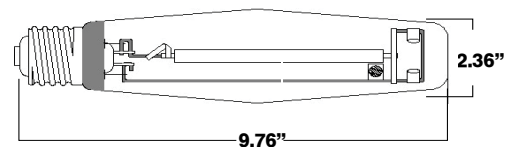

PHYSICAL DATA / REQUIREMENTS

- Base Designation: E39
- Bulb Diameter: 60 mm (max)
- Max Overall Length (MOL): 248 mm (max)
- Light Center Length (LCL): 146 ± 5 mm
- Max Base Temperature: 210°C
- Max Bulb Temperature: 400°C
- Socket Pulse Rating: ≥5KVA
- Socket Style: MOGUL

**WHILE SUPPLIES LAST
LIMITED STOCK**

ELECTRICAL DATA / REQUIREMENTS

- Lamp Wattage: 400W
- Operating Voltage: 100V
- Operating Current: 4.6A

LUMEN MAINTENANCE

*Lamp Rated Life = 20,000 Hrs

DIMENSIONS

Dimensions: L 9.76" x W 2.36" x H 2.36"