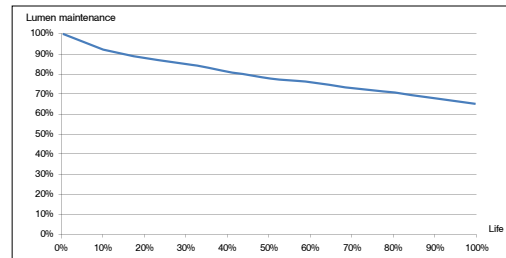

REAL RED[®] 400W H P S

Project: _____

Type: _____

Comments: _____

Prepared by: _____

400W REAL RED[®] 2000K HIGH PRESSURE SODIUM LAMP

PERFORMANCE

- Initial Lumens: 48,000
- Lamp Lumens Per Watt: 150
- Rated Life: 20,000 Hours
- Color Temperature: 2000K
- Color Rendering Index (CRI): 25
- Burning Position: Universal
- Bulb Designation: ET18
- Fixture Rating: Open/Closed
- To 90% Warm Up Time: 4 min
- Hot Restart Time: 3-5 min
- ANSI Designation: S51

PHYSICAL DATA / REQUIREMENTS

- Base Designation: E39
- Bulb Diameter: 60 mm (max)
- Max Overall Length (MOL): 248 mm (max)
- Light Center Length (LCL): 146 ± 5 mm
- Max Base Temperature: 210°C
- Max Bulb Temperature: 400°C
- Socket Pulse Rating: ≥5KVA
- Socket Style: MOGUL

**WHILE SUPPLIES LAST
LIMITED STOCK**

ELECTRICAL DATA / REQUIREMENTS

- Lamp Wattage: 400W
- Operating Voltage: 100V
- Operating Current: 4.6A

LUMEN MAINTENANCE

*Lamp Rated Life = 20,000 Hrs

DIMENSIONS

Dimensions: L 9.76" x W 2.36" x H 2.36"