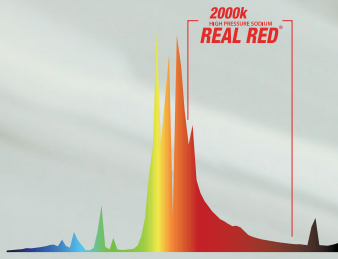

REAL RED[®] 400W H P S

Project: _____

Type: _____

Comments: _____

Prepared by: _____

400W REAL RED[®] 2000K HIGH PRESSURE SODIUM LAMP

PERFORMANCE

- Initial Lumens: 48,000
- Lamp Lumens Per Watt: 150
- Rated Life: 20,000 Hours
- Color Temperature: 2000K
- Color Rendering Index (CRI): 25
- Burning Position: Universal
- Bulb Designation: ET18
- Fixture Rating: Open/Closed
- To 90% Warm Up Time: 4 min
- Hot Restart Time: 3-5 min
- ANSI Designation: S51