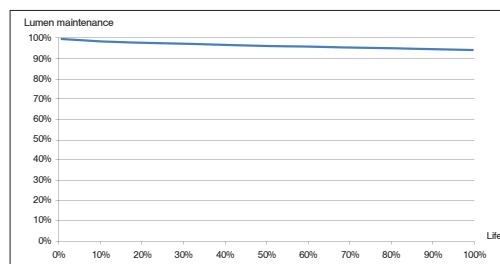

LUMEN MAINTENANCE

*Lamp Rated Life = 20,000 Hrs

DIMENSIONS

Dimensions: L 45.2" x W .625" x H .625"

Weight: .06 lbs / .02 kgs

Item No. GLL-65-T5HO-54

* Compatible fixture by others

Dimensions: L 21.61" x W .625" x H .625"

Weight: .03 lbs / .01 kgs

Item No. GLL-65-T5HO-24

* Compatible fixture by others

GROWLITE.COM

7885 N Glen Harbor Blvd
Glendale, Arizona 85307
800.533.3948

Specifications are subject to change without notice.