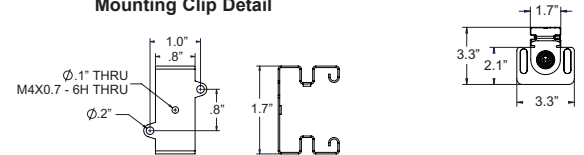

### SPECIFICATIONS

Light Uniformity (avg/min)*:	1.82
Light Uniformity (max/min)*:	2.64
PPFD Avg (400-700nm)*:	66 $\mu\text{mol}/\text{m}^2/\text{s}$
PPFD Max (400-700nm)*:	96 $\mu\text{mol}/\text{m}^2/\text{s}$
PPFD Min (400-700nm)*:	37 $\mu\text{mol}/\text{m}^2/\text{s}$
Lumens:	4147 lm
Color Temperature (CCT):	5000K
CRI:	$\geq 80$
Mounting Height above Canopy:	6" to 12"
Coverage Area:	2' x 4'
Typical Power Consumption:	40W
Input Voltage:	120-277VAC
Operating Frequency:	50/60Hz
Operating Temperature:	-20°C to 40°C (-4°F to 104°F)
Dimming:	N/A
Environment:	IP66, UL Listed for Wet Locations
Power Factor:	$\geq .99$
Lifetime Rating (L70):	50,000 hrs
Certifications:	cULus
Warranty:	5 Years

\*NOTE: All measurements taken at 12" above canopy.

**GREAT FOR  
HEMP RACKS!**

Mounting Clip Detail

### DIMENSIONS

Model	L"	W"	H"
GRM-40L	47.2	3.3	2.1