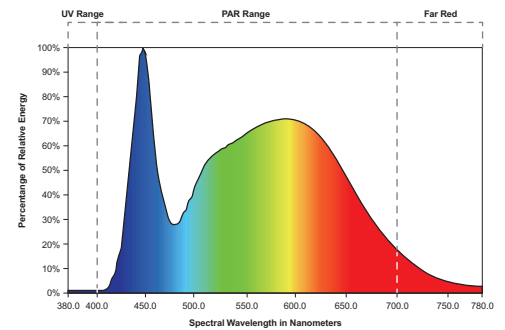

GERMINATOR

40W Wet Location LED Grow Light

FEATURES

- 40W Full-spectrum LED
- Low profile ideal for vertical grows
- Full-spectrum white LEDs outperform T5 fluorescents
- Precision optical lens efficiently delivers light to the plant canopy
- IP66 rated making it ideal for raked growing environments
- 6' 120VAC Line cord with plug
- 120-277VAC Input
- UL Listed for Wet Locations

**GREAT FOR
HEMP RACKS!**

SPECIFICATIONS

Light Uniformity (avg/min)*:	1.82
Light Uniformity (max/min)*:	2.64
PPFD Avg (400-700nm)*:	66 $\mu\text{mol}/\text{m}^2/\text{s}$
PPFD Max (400-700nm)*:	96 $\mu\text{mol}/\text{m}^2/\text{s}$
PPFD Min (400-700nm)*:	37 $\mu\text{mol}/\text{m}^2/\text{s}$
Lumens:	4147 lm
Color Temperature (CCT):	5000K
CRI:	≥ 80
Mounting Height above Canopy:	6" to 12"
Coverage Area:	2' x 4'
Typical Power Consumption:	40W
Input Voltage:	120-277VAC
Operating Frequency:	50/60Hz
Operating Temperature:	-20°C to 40°C (-4°F to 104°F)
Dimming:	N/A
Environment:	IP66, UL Listed for Wet Locations
Power Factor:	$\geq .99$
Lifetime Rating (L70):	50,000 hrs
Certifications:	cULus
Warranty:	5 Years

*NOTE: All measurements taken at 12" above canopy.

Mounting Clip Detail

DIMENSIONS

Model	L"	W"	H"
GRM-40L	47.2	3.3	2.1

WEIGHT

Model	Packaged Weight	Installed Weight
GRM-40L	6.3 lbs (2.8kgs)	5.5 lbs (2.5kgs)