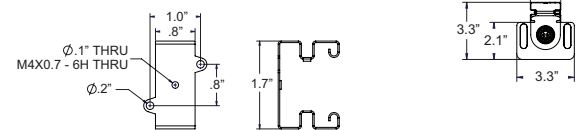

GERMINATOR

40W Wet Location LED Grow Light

FEATURES

- 40W Full-spectrum LED
- Low profile ideal for vertical grows
- Full-spectrum white LEDs outperform T5 fluorescents
- Precision optical lens efficiently delivers light to the plant canopy
- IP66 rated making it ideal for raked growing environments
- 6' 120VAC Line cord with plug
- 120-277VAC Input
- UL Listed for Wet Locations

**GREAT FOR
HEMP RACKS!**

SPECIFICATIONS

Light Uniformity (avg/min)*:	1.82
Light Uniformity (max/min)*:	2.64
PPFD Avg (400-700nm)*:	66 $\mu\text{mol}/\text{m}^2/\text{s}$
PPFD Max (400-700nm)*:	96 $\mu\text{mol}/\text{m}^2/\text{s}$
PPFD Min (400-700nm)*:	37 $\mu\text{mol}/\text{m}^2/\text{s}$
Lumens:	4147 lm
Color Temperature (CCT):	5000K
CRI:	≥ 80
Mounting Height above Canopy:	6" to 12"
Coverage Area:	2' x 4'
Typical Power Consumption:	40W
Input Voltage:	120-277VAC
Operating Frequency:	50/60Hz
Operating Temperature:	-20°C to 40°C (-4°F to 104°F)
Dimming:	N/A
Environment:	IP66, UL Listed for Wet Locations
Power Factor:	$\geq .99$
Lifetime Rating (L70):	50,000 hrs
Certifications:	cULus
Warranty:	5 Years

*NOTE: All measurements taken at 12" above canopy.

Mounting Clip Detail

DIMENSIONS

Model	L"	W"	H"
GRM-40L	47.2	3.3	2.1

WEIGHT

Model	Packaged Weight	Installed Weight
GRM-40L	6.3 lbs (2.8kgs)	5.5 lbs (2.5kgs)