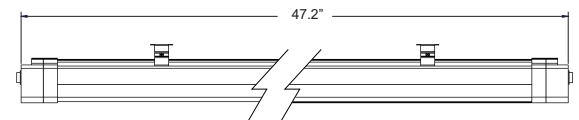

GERMINATOR

40W Wet Location LED Grow Light

FEATURES

- 40W Full-spectrum LED
- Low profile ideal for vertical grows
- Full-spectrum white LEDs outperform T5 fluorescents
- Precision optical lens efficiently delivers light to the plant canopy
- IP66 rated making it ideal for raked growing environments
- 6' 120VAC Line cord with plug
- 120-277VAC Input
- UL Listed for Wet Locations

**GREAT FOR
HEMP RACKS!**

SPECIFICATIONS

Light Uniformity (avg/min)*:	1.82
Light Uniformity (max/min)*:	2.64
PPFD Avg (400-700nm)*:	66 $\mu\text{mol}/\text{m}^2/\text{s}$
PPFD Max (400-700nm)*:	96 $\mu\text{mol}/\text{m}^2/\text{s}$
PPFD Min (400-700nm)*:	37 $\mu\text{mol}/\text{m}^2/\text{s}$
Lumens:	4147 lm
Color Temperature (CCT):	5000K
CRI:	≥ 80
Mounting Height above Canopy:	6" to 12"
Coverage Area:	2' x 4'
Typical Power Consumption:	40W
Input Voltage:	120-277VAC
Operating Frequency:	50/60Hz
Operating Temperature:	-20°C to 40°C (-4°F to 104°F)
Dimming:	N/A
Environment:	IP66, UL Listed for Wet Locations
Power Factor:	$\geq .99$
Lifetime Rating (L70):	50,000 hrs
Certifications:	cULus
Warranty:	5 Years

*NOTE: All measurements taken at 12" above canopy.

Mounting Clip Detail

DIMENSIONS

Model	L"	W"	H"
GRM-40L	47.2	3.3	2.1

WEIGHT

Model	Packaged Weight	Installed Weight
GRM-40L	6.3 lbs (2.8kgs)	5.5 lbs (2.5kgs)

ORDERING INFORMATION

Example: GRM-40L

Series/Configuration	Description
GRM-40L	40W 4' Linear LED white full-spectrum LED clone light