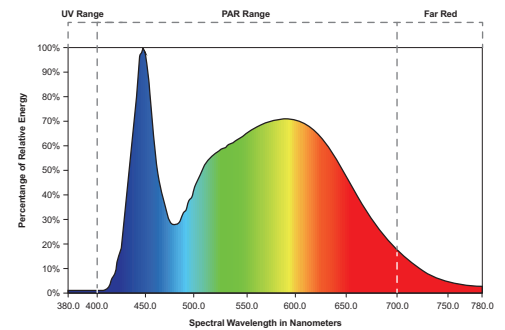

GERMINATOR

40W Wet Location LED Grow Light

FEATURES

- 40W Full-spectrum LED
- Low profile ideal for vertical grows
- Full-spectrum white LEDs outperform T5 fluorescents
- Precision optical lens efficiently delivers light to the plant canopy
- IP66 rated making it ideal for raked growing environments
- 6' 120VAC Line cord with plug
- 120-277VAC Input
- UL Listed for Wet Locations

SPECIFICATIONS

Light Uniformity (avg/min)*:	1.82
Light Uniformity (max/min)*:	2.64
PPFD Avg (400-700nm)*:	66 $\mu\text{mol}/\text{m}^2/\text{s}$
PPFD Max (400-700nm)*:	96 $\mu\text{mol}/\text{m}^2/\text{s}$
PPFD Min (400-700nm)*:	37 $\mu\text{mol}/\text{m}^2/\text{s}$
Lumens:	4147 lm
Color Temperature (CCT):	5000K
CRI:	≥ 80
Mounting Height above Canopy:	6" to 12"
Coverage Area:	2' x 4'
Typical Power Consumption:	40W
Input Voltage:	120-277VAC
Operating Frequency:	50/60Hz
Operating Temperature:	-20°C to 40°C (-4°F to 104°F)
Dimming:	N/A
Environment:	IP66, UL Listed for Wet Locations
Power Factor:	$\geq .99$
Lifetime Rating (L70):	50,000 hrs
Certifications:	cULus
Warranty:	5 Years

*NOTE: All measurements taken at 12" above canopy.

**GREAT FOR
HEMP RACKS!**

DIMENSIONS

Model	L"	W"	H"
GRM-40L	47.2	3.3	2.1

WEIGHT

Model	Packaged Weight	Installed Weight
GRM-40L	6.3 lbs (2.8kgs)	5.5 lbs (2.5kgs)

ORDERING INFORMATION

Example: GRM-40L

Series/Configuration	Description
GRM-40L	40W 4' Linear LED white full-spectrum LED clone light