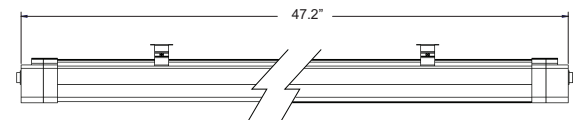

GERMINATOR

40W Wet Location LED Grow Light

FEATURES

- 40W Full-spectrum LED
- Low profile ideal for vertical grows
- Full-spectrum white LEDs outperform T5 fluorescents
- Precision optical lens efficiently delivers light to the plant canopy
- IP66 rated making it ideal for raked growing environments
- 6' 120VAC Line cord with plug
- 120-277VAC Input
- UL Listed for Wet Locations

SPECIFICATIONS

Light Uniformity (avg/min)*:	1.82
Light Uniformity (max/min)*:	2.64
PPFD Avg (400-700nm)*:	66 $\mu\text{mol}/\text{m}^2/\text{s}$
PPFD Max (400-700nm)*:	96 $\mu\text{mol}/\text{m}^2/\text{s}$
PPFD Min (400-700nm)*:	37 $\mu\text{mol}/\text{m}^2/\text{s}$
Lumens:	4147 lm
Color Temperature (CCT):	5000K
CRI:	≥ 80
Mounting Height above Canopy:	6" to 12"
Coverage Area:	2' x 4'
Typical Power Consumption:	40W
Input Voltage:	120-277VAC
Operating Frequency:	50/60Hz
Operating Temperature:	-20°C to 40°C (-4°F to 104°F)
Dimming:	N/A
Environment:	IP66, UL Listed for Wet Locations
Power Factor:	$\geq .99$
Lifetime Rating (L70):	50,000 hrs
Certifications:	cULus
Warranty:	5 Years

*NOTE: All measurements taken at 12" above canopy.

**GREAT FOR
HEMP RACKS!**

DIMENSIONS

Model	L"	W"	H"
GRM-40L	47.2	3.3	2.1

WEIGHT

Model	Packaged Weight	Installed Weight
GRM-40L	6.3 lbs (2.8kgs)	5.5 lbs (2.5kgs)

ORDERING INFORMATION

Example: GRM-40L

Series/Configuration	Description
GRM-40L	40W 4' Linear LED white full-spectrum LED clone light