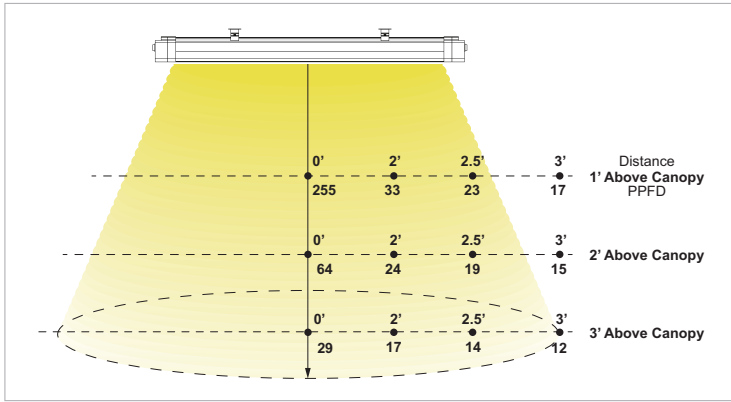

\*NOTE: All measurements taken at 12" above canopy.

**GREAT FOR  
HEMP RACKS!**

Mounting Clip Detail

### DIMENSIONS

Model	L"	W"	H"
GRM-40L	47.2	3.3	2.1

### WEIGHT

Model	Packaged Weight	Installed Weight
GRM-40L	6.3 lbs (2.8kgs)	5.5 lbs (2.5kgs)

## LIGHT DISTRIBUTION PERFORMANCE

Mounting height varies depending on the application.