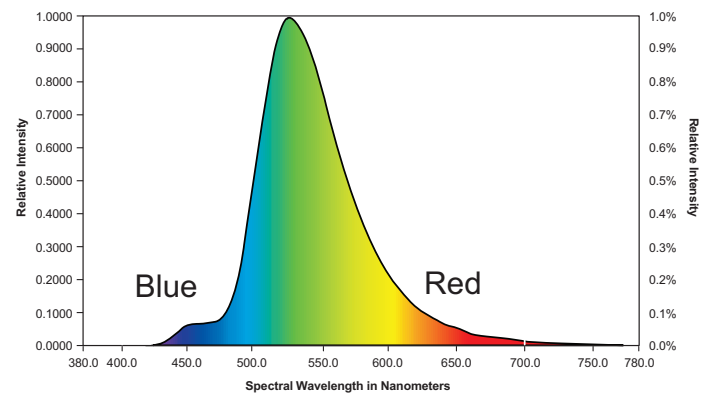

GROWLITE SOFT GREEN LED SPECTRUM

COMPETITOR'S GREEN SPECTRUM
Exposure to blue and red spectrum during a dark cycle can harm the growth of the plant.

ORDERING INFORMATION

Example: GLE-GL

Series	Description
GLE-GL	Vaportight, 20W, SOFT GREEN LED
GLE-GL-BB	Vaportight, 20W, SOFT GREEN LED w/Battery Back-up