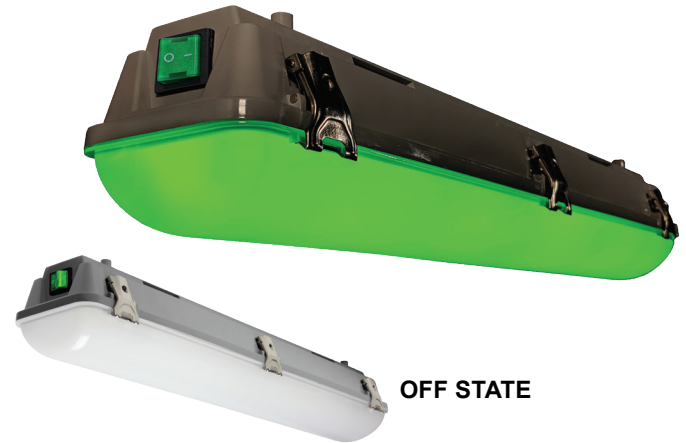

FEATURES

- Easy installation in new construction or retrofit
- Standard unit features strong, neodymium magnet mount and plates with 15' line cord
- Lumens: 1069 lumens in AC operation, 715 lumens in battery back-up operation
- Mechanical and magnet mounting for AC only version
- Diffused polycarbonate lens
- Stainless steel mounting brackets are standard
- ABS (acrylonitrile butadiene styrene) housing and lens clips in grey finish
- BB option is UL 924 for life safety path of egress compliance

SPECS AT A GLANCE

Typical Power Consumption:	20W in AC operation, 12W in Battery Backup operation
Input Voltage:	120VAC (AC Only version), 120-277VAC (Battery Backup version)
Operating Frequency:	50/60Hz
Operating Temperature:	-40°C to 40°C (-40°F to 104°F)
Operating Temperature (with BB):	0°C to 40°C (32°F to 104°F)
Dimming:	1-10V
Environment:	IP65, Wet Location
Power Factor:	≥ .95
Total Harmonic Distortion:	<10%
Certifications:	cULus 8800
Warranty:	5 Years

WARRANTY

Any component that fails due to manufacturing defect is guaranteed for 5 years. The warranty does not cover physical damage, abuse or instances of uncontrollable natural forces. See the full Growlite warranty document for detailed information.

GROWLITE SOFT GREEN LED SPECTRUM