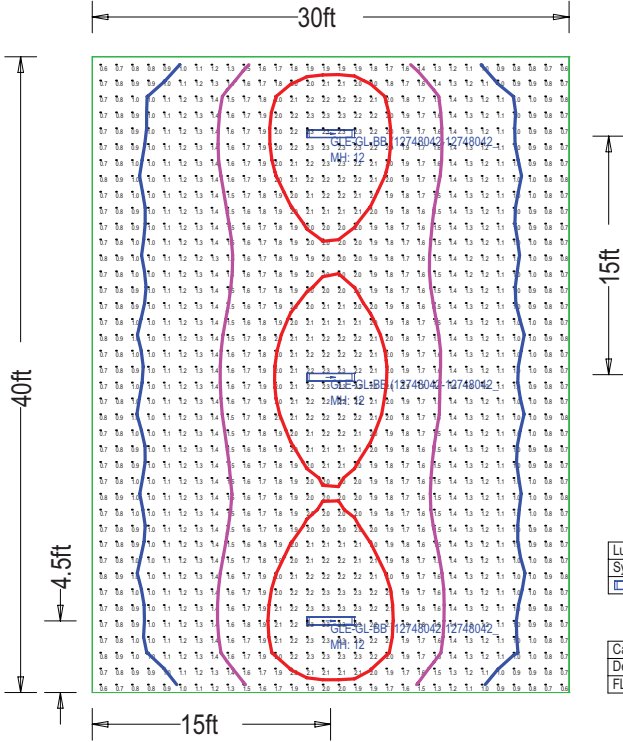

GROWLITE SOFT GREEN LED SPECTRUM

COMPETITOR'S GREEN SPECTRUM
Exposure to blue and red spectrum during a dark cycle can harm the growth of the plant.

ORDERING INFORMATION

Example: GLE-GL

Series	Description
GLE-GL	Vaportight, 20W, SOFT GREEN LED
GLE-GL-BB	Vaportight, 20W, SOFT GREEN LED w/Battery Back-up

BATTERY BACKUP - FLOWER ROOM TYPICAL LAYOUT*

*Custom Egress Layouts Provided at Request

WEIGHTS

Model	Unit	Packaged Weight
GLE-GL	4.5 lbs (2.04kgs)	5.9 lbs (2.67kgs)
GLE-GL-BB	5.1 lbs (2.31kgs)	6.5 lbs (2.95kgs)