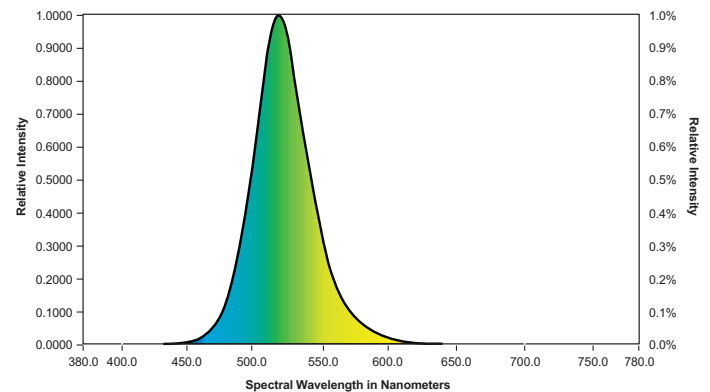

GROWLITE SOFT GREEN LED SPECTRUM

COMPETITOR'S GREEN SPECTRUM
Exposure to blue and red spectrum during a dark cycle can harm the growth of the plant.

ORDERING INFORMATION

Example: GLE-GL

Series	Description
GLE-GL	Vaportight, 20W, SOFT GREEN LED
GLE-GL-BB	Vaportight, 20W, SOFT GREEN LED w/Battery Back-up