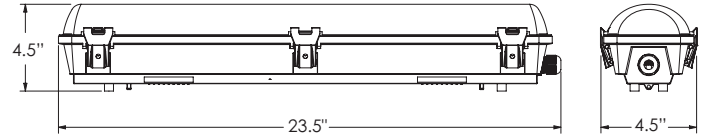

BATTERY BACKUP - FLOWER ROOM TYPICAL LAYOUT*

*Custom Egress Layouts Provided at Request

WEIGHTS

Model	Unit	Packaged Weight
GLE-GL	4.5 lbs (2.04kgs)	5.9 lbs (2.67kgs)
GLE-GL-BB	5.1 lbs (2.31kgs)	6.5 lbs (2.95kgs)